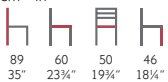

lynea

designed by
ADRIANO BALUTTO ASSOCIATI
patented

HORECA

sedie e poltrone in plastica - plastic chairs and armchairs

cm - in

cm - in

Kg - lbs

m³ - cuft