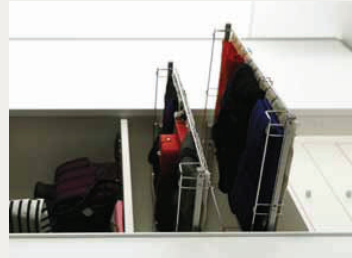

PULL-OUT CHROMED WIRE BASKETS H.8cm - H.13cm,  
WITH QUILTED COVER ECRU' FINISHING.  
PULL-OUT TROUSERS RACK WITH WOODEN SUPPORTS.

NIGHT TABLE AND CHEST OF DRAWERS WHITE ASH WOOD  
 OPEN PORE FINISHING HORIZONTAL VEIN.  
 CHEST FABRIC FINISHING FOR THE DRAWER INTERNAL PART.  
 ASH WOOD HANDLE OPEN PORE FINISHING WHITE LACQUERED.  
 DRAWERS WITH SOFT-CLOSING SYSTEM.  
 NIGHT TABLE W. 44,4cm - D.44,6cm - H.38,5cm  
 CHEST OF DRAWERS W.114,4cm - D.54,1cm - H.71,8cm