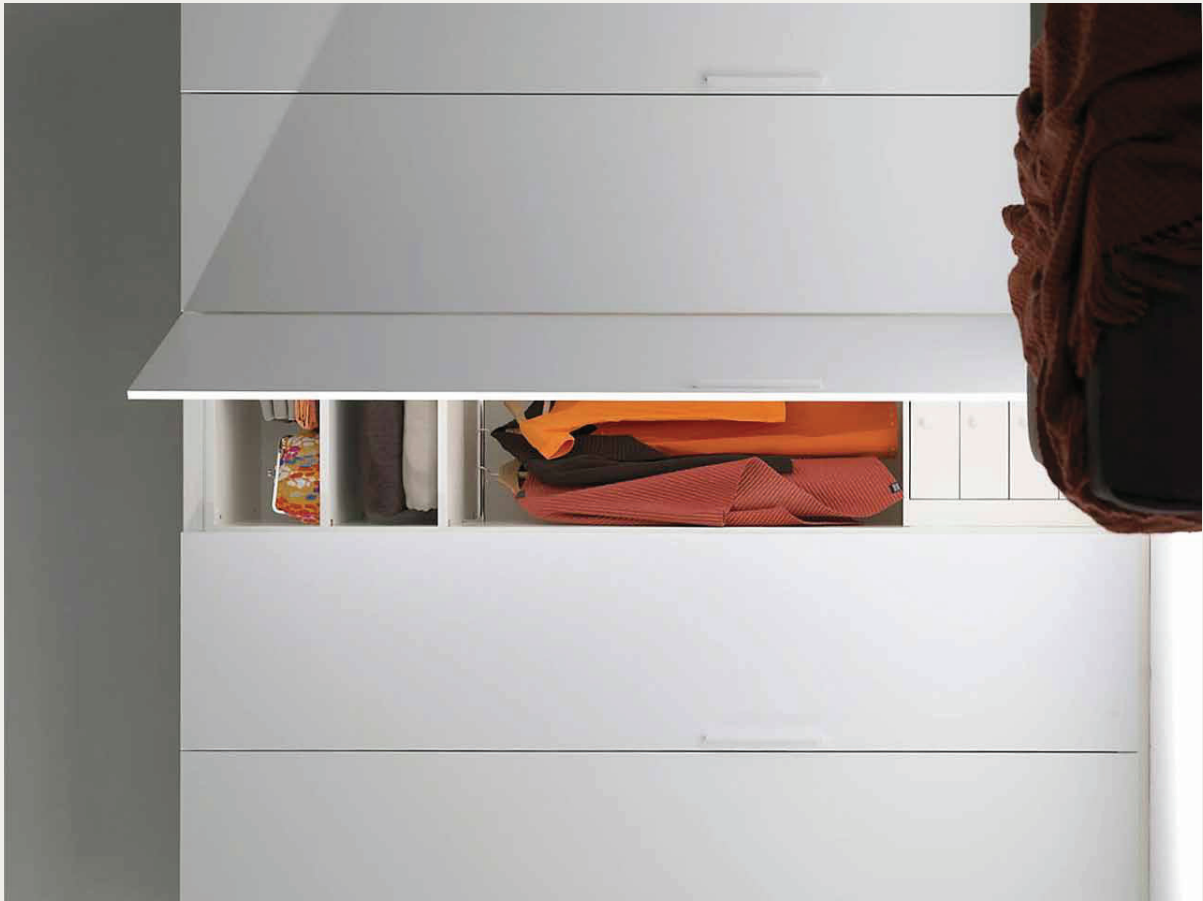

## White & Brown

5 HINGED-DOOR WARDROBE WHITE ASH WOOD  
OPEN FOR FINISHING HORIZONTAL VEIN.  
W.291cm - D.61cm - H.262cm

INTERNAL DRAWER CHEST AVAILABLE WITH 3 0 4  
DRAWERS WOOD LACQUERED KNOB.

2 SLIDING-DOOR WARDROBE WHITE ASH WOOD  
OPEN PORE FINISHING HORIZONTAL VEIN  
MATT OFF-WHITE LACQUERED HANDLE PROFILES.  
W.233,5cm - D.65,9cm - H.262cm