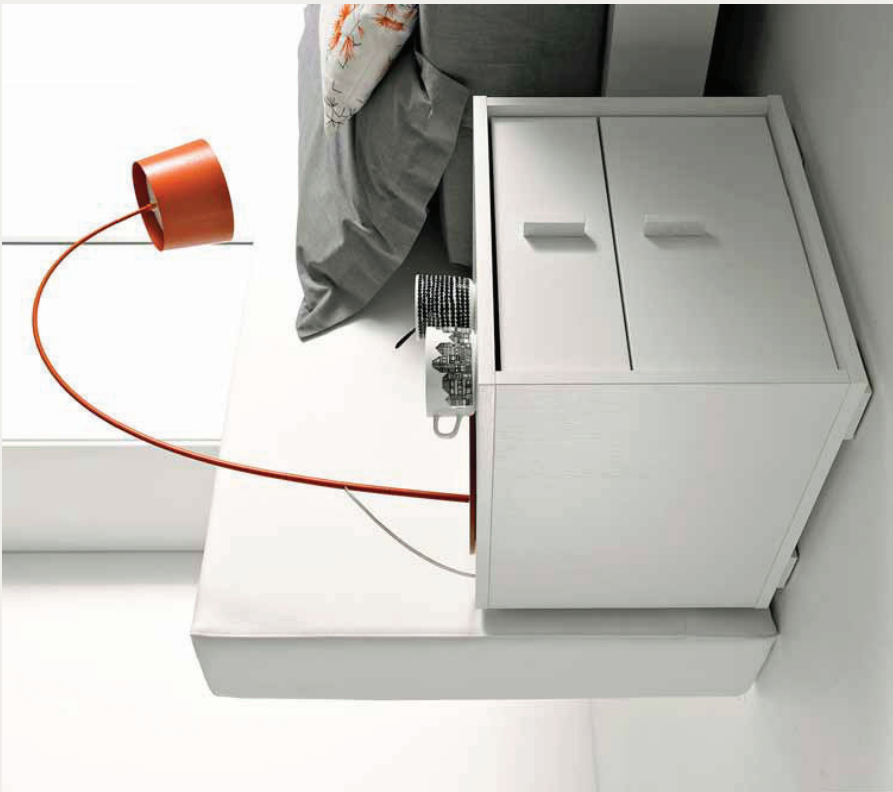

PULL-OUT CHROMED WIRE BASKETS H.8cm - H.13cm,  
WITH QUILTED COVER ECRU' FINISHING.  
PULL-OUT TROUSERS RACK WITH WOODEN SUPPORTS.

NIGHT TABLE AND CHEST OF DRAWERS WHITE ASH WOOD  
 OPEN PORE FINISHING HORIZONTAL VEIN.  
 CHEST FABRIC FINISHING FOR THE DRAWER INTERNAL PART.  
 ASH WOOD HANDLE OPEN PORE FINISHING WHITE LACQUERED.  
 DRAWERS WITH SOFT-CLOSING SYSTEM.  
 NIGHT TABLE W. 44,4cm - D.44,6cm - H.38,5cm  
 CHEST OF DRAWERS W.114,4cm - D.54,1cm - H.71,8cm