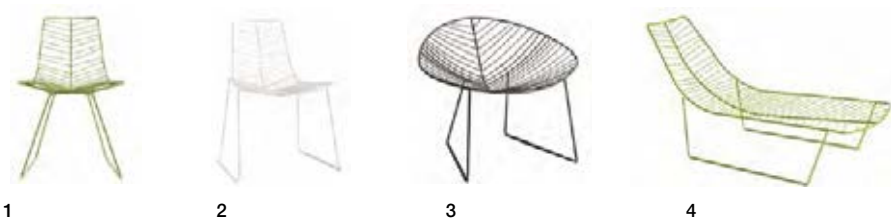

BOTH INDOOR AND OUTDOOR.

Ermenegildo Zegna Headquarter,
Novara, Italia.
Seduta lounge con struttura
verniciata bianca.

Ermenegildo Zegna Headquarters,
Novara, Italy.
Lounge in white painted finish.

Leaf

Tipo / Type

Sedie

- 1 Slitta
- 2 Slitta
- 3 Slitta lounge
- 4 Chaise longue

Seats

- 1 Sled
- 2 Sled
- 3 Sled lounge
- 4 Day bed

Sedia impilabile

- 2 Slitta

Stackable chair

- 2 Sled